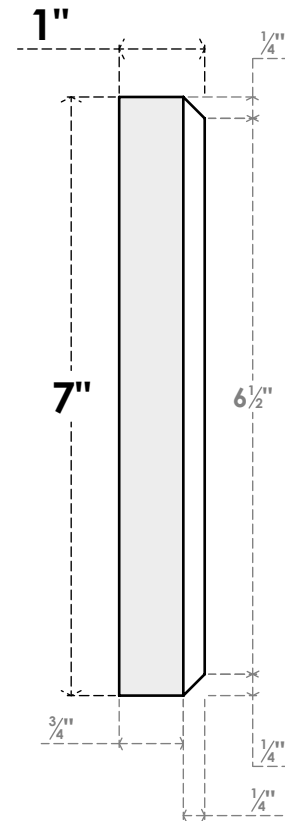

ROSP070X070X100SDG01

7"W X 7"H X 1"P STANDARD SEDGWICK ROSETTE WITH BEVELED EDGE, ARCHITECTURAL GRADE PVC

FRONT

SIDE

EKENA MILLWORK
2300 WEST MAIN ST.
CLARKSVILLE, TX 75426
TOLL FREE: 866-607-0453
WWW.EKENAMILLWORK.COM

NOTES

1. INSTALLATION TO BE COMPLETED IN ACCORDANCE WITH MANUFACTURER'S SPECIFICATIONS.
2. DRAWING MAY NOT BE TO SCALE
3. THIS DRAWING IS INTENDED FOR DESIGN AND PLANNING PURPOSES ONLY.
4. ALL INFORMATION CONTAINED HEREIN WAS CURRENT AT THE TIME OF DEVELOPMENT BUT MUST BE REVIEWED AND APPROVED BY THE PRODUCT MANUFACTURER TO BE CONSIDERED ACCURATE.
5. ARCHITECTURAL GRADE PVC PRODUCTS ARE MADE FROM EXPANDED CELLULAR PVC AND COME NATURALLY WHITE BUT MAY BE PAINTED