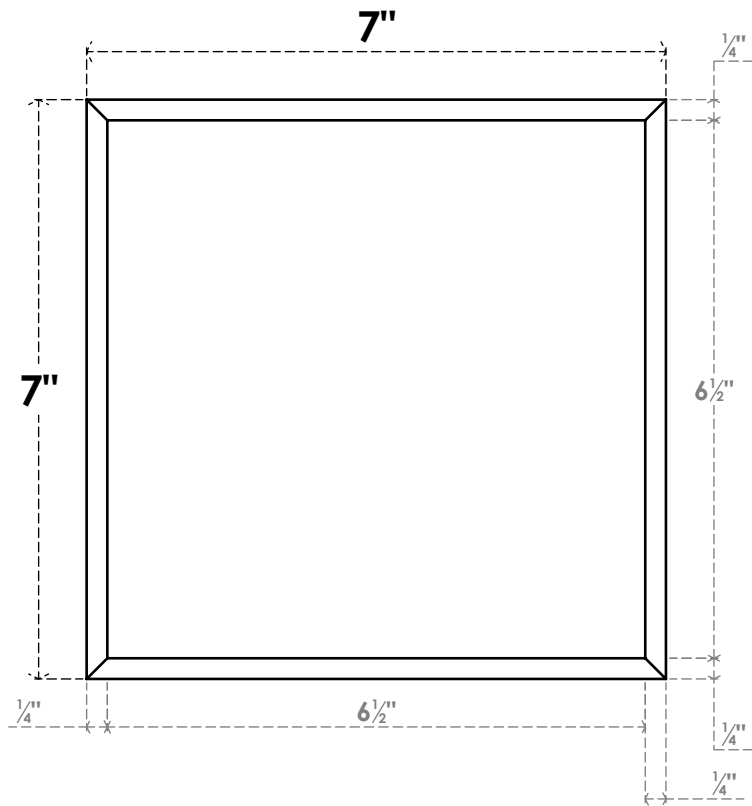

ROSP070X070X100SDG01

7"W X 7"H X 1"P STANDARD SEDGWICK ROSETTE WITH BEVELED EDGE, ARCHITECTURAL GRADE PVC

FRONT

SIDE

EKENA MILLWORK
2300 WEST MAIN ST.
CLARKSVILLE, TX 75426
TOLL FREE: 866-607-0453
WWW.EKENAMILLWORK.COM